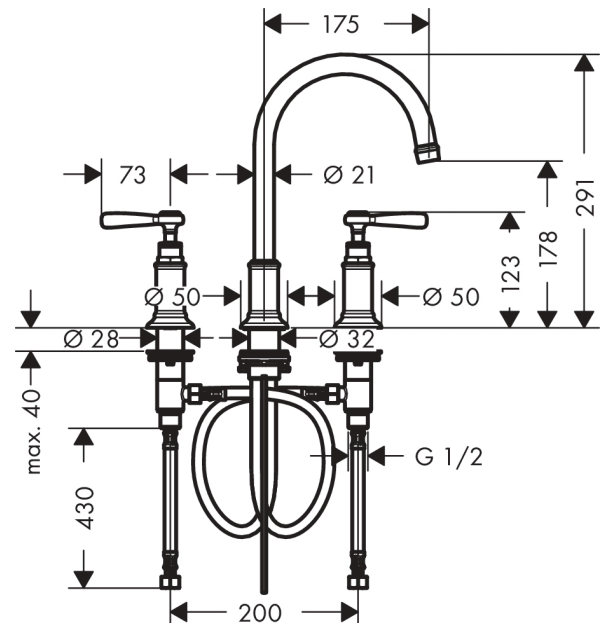

AXOR Montreux
3-hole basin mixer 180 with lever handles and pop-up waste set
 Surfaces: **Chrome** Article Number: **16514000**

Description

product features

- consists of: 3-hole basin mixer, waste set
- ComfortZone 180
- projection 175 mm
- swivel range 120°
- normal spray
- flow rate at 3 bar: 5 l/min
- ceramic valves hot/ cold 90°
- suitable for continuous flow water heaters
- pop-up waste set G 1¼
- connection dimension: DN15

Technology

Product image

Scale drawing

Flowchart